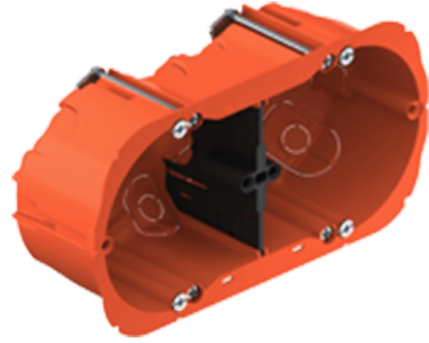

Product information:

The WB45D/FG wall boxes allow a flush mount in hollow walls and installation for two 45 x 45 mm standard sized products such as matrix control panels, volume controllers, connection plates, ...