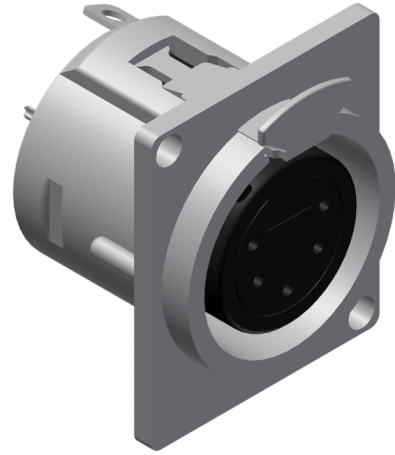

**Product information:**

---

Chassis shape: D-shape Chassis material: Metal (die-cast)

**Product Features:**

---

Application	AV & IT
	Rental & MI
Series	Bulk & Accessories

**Variants:**

---

- VC5FDL - Connector