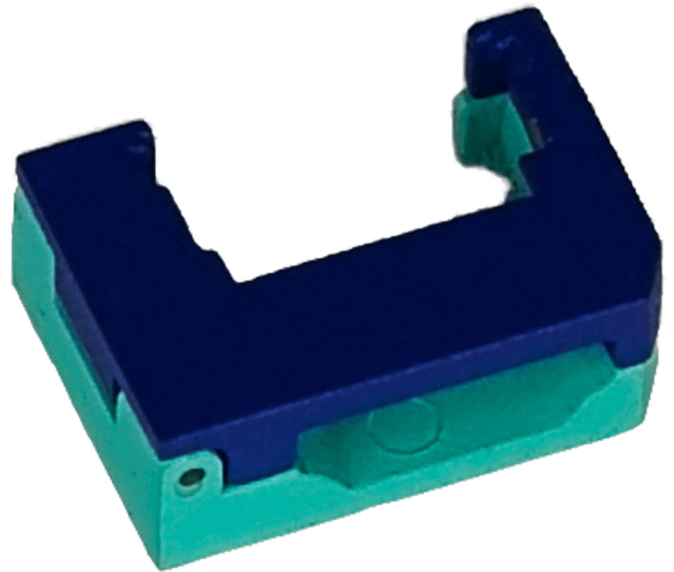

Product information:

The HDM865 is a coloured metal spare guiding jig that is required to fix a Contractor series connector to its cable.

Product Features:

Application	AV & IT
Series	Bulk & Accessories