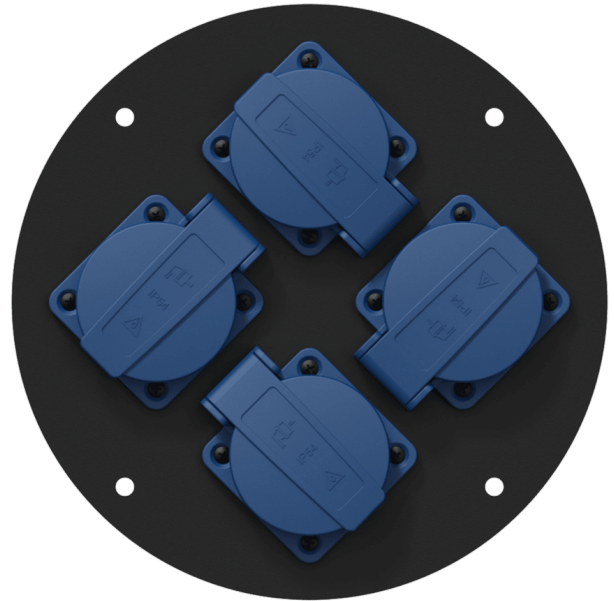

Product information:

The CRP244 is an optional center plate which can be assembled to the professional CDM310 cable reel. It contains four pre-wired power sockets with hinged lids, providing a fast and reliable power solution with IP54 protection. The CRP244 comes available in two versions with French (CRP244F) and German (CRP244G) type power sockets. Please look for your local regulation to know which type of connector is allowed in your territory.

Product Features:

Application

Rental & MI

Series

Bulk & Accessories

Variants:

- CRP244F - French connectors
- CRP244G - German connectors