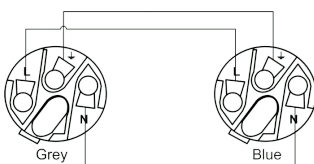

Components:

- CableType: H07RN-F3G2.5 - Power cable - H07RN-F 3G2.5 - 3 x 2.5 mm² - 13 AWG
- Connector: NAC3FCA - Lockable cable connector, power-in
- Connector: NAC3FCB - Lockable cable connector, power-out

Certification:

Properties:

Product Features:

Application

Rental & MI

Wiring Diagrams:

Variants:

- CAB440/5 - 5 meter